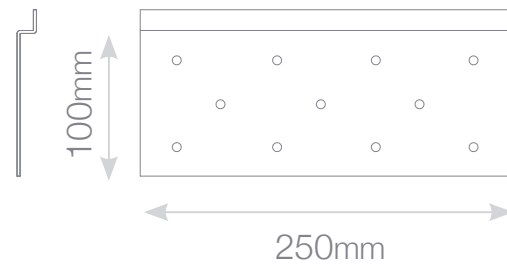

cod. **WALL015**

Vertical support – small 9 27/32" x 3 15/16"
Support vertical - petit
Soporte vertical - pequeño