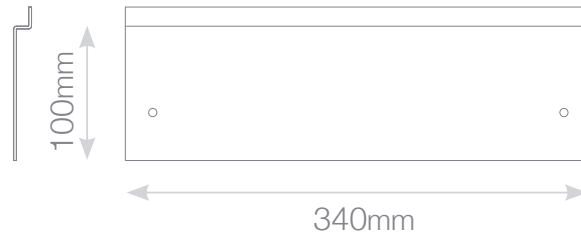

cod. **WALL016**

Vertical support - big 13 25/64" x 3 15/16"
Support vertical - grand
Soporte vertical - gran