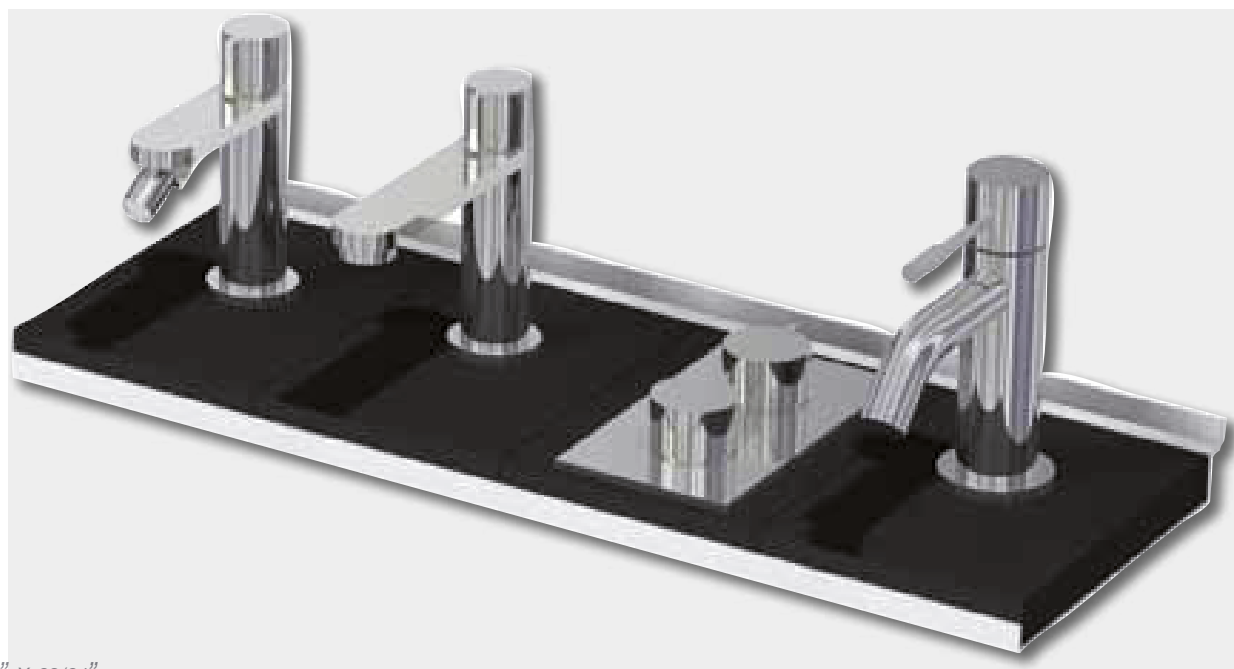

cod. **WALI039**

Shelf for taps supports 23 5/8" x 8 17/64" x 63/64"
Etagère pour support robinets
Balda porta-grifos