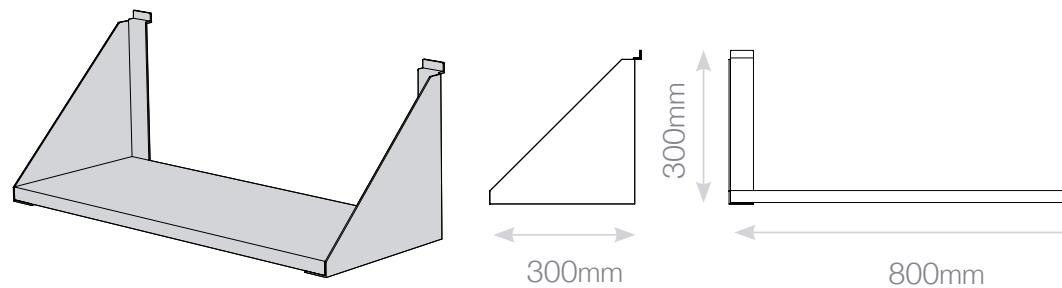

cod. **WALL020**

*Shelf 31 1/2" x 11 13/16" x 11 13/16"*  
*Etagere*  
*Bandeja*