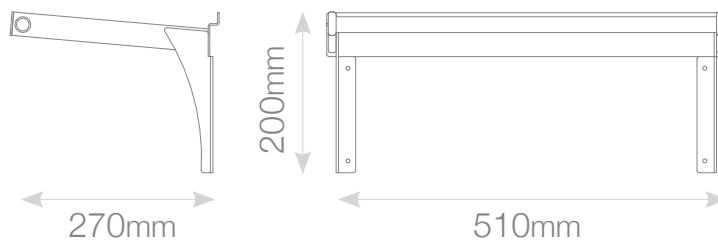

cod. **WALL022**

*Hanging support 20 5/64" x 7 7/8" x 10 5/8"*  
*Support suspendu*  
*Soporte colgante*